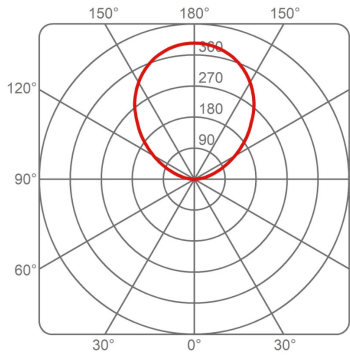

Available on request with dynamic white LED.

Family Circular Slim  
 Typology Pendant  
 Utilisation Indoor

**Dimensions**

Height 3 cm  
 Diameter 125 cm  
 Power supply cable length 400 cm  
 Weight 4.8 Kg

**Certifications**

Photometric curves

2004/SL/95/DIM/L/1/BI CIRCULAR SLIM 84W 3000K LED

Imax 401 cd/klm

2004/SL/65/DIM/L/1/BI CIRCULAR SLIM 54W 3000K LED

Imax 407 cd/klm

2004/SL/125/DIM/L/1/BI CIRCULAR SLIM 124W 3000K LED

Imax 395 cd/klm

Colour variant code

2004/SL/125/DIM/L/1/BI

White

2004/SL/125/DIM/L/1/AU

Pearl Gold

Gallery