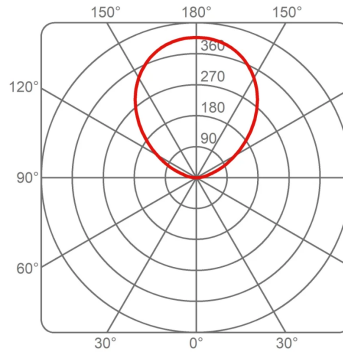

Available on request with dynamic white LED.

Family Circular Slim  
 Typology Pendant  
 Utilisation Indoor

**Dimensions**

Height 3 cm  
 Diameter 125 cm  
 Power supply cable length 400 cm  
 Weight 4.8 Kg

**Certifications**

Photometric curves

2004/SL/95/DIM/L/1/BI CIRCULAR SLIM 84W 3000K LED

Imax 401 cd/klm

2004/SL/65/DIM/L/1/BI CIRCULAR SLIM 54W 3000K LED

Imax 407 cd/klm

2004/SL/125/DIM/L/1/BI CIRCULAR SLIM 124W 3000K LED

Imax 395 cd/klm

Colour variant code

2004/SL/125/DIM/L/1/BI

White

2004/SL/125/DIM/L/1/AU

Pearl Gold

Gallery