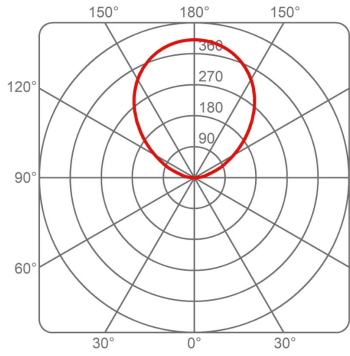

# Circular Slim

Ø 125 cm

Emiliana Martinelli

colors

Typology      Pendant  
Utilisation    Indoor

230V    112.5 W    14454 lm

indirect light

Hanging lamp, indirect light, painted aluminium. Electronic dimmable Push/Dali driver inside in the canopy. Available in three sizes.

Available on request with dynamic white LED.

Family Circular Slim  
 Typology Pendant  
 Utilisation Indoor

**Dimensions**

Height 3 cm  
 Diameter 125 cm  
 Power supply cable length 400 cm  
 Weight 4.8 Kg

**Materials**

Structure aluminium      Diffuser methacrylate  
 Canopy aluminium

Voltage	230V	Watt	112.5 W
Power unit		Lumen	1606 lm
Mounting Power Supply	External	CRI	>80
Power supply	Electronic dimmable power supply	Duration	50000 h
Dimming	Push Dali2	CCT	3000 K
		Energy class	E

**Certifications**

Photometric curves

2004/SL/95/DIM/L/1/BI CIRCULAR SLIM 84W 3000K LED

Imax 401 cd/klm

2004/SL/65/DIM/L/1/BI CIRCULAR SLIM 54W 3000K LED

Imax 407 cd/klm

2004/SL/125/DIM/L/1/BI CIRCULAR SLIM 124W 3000K LED